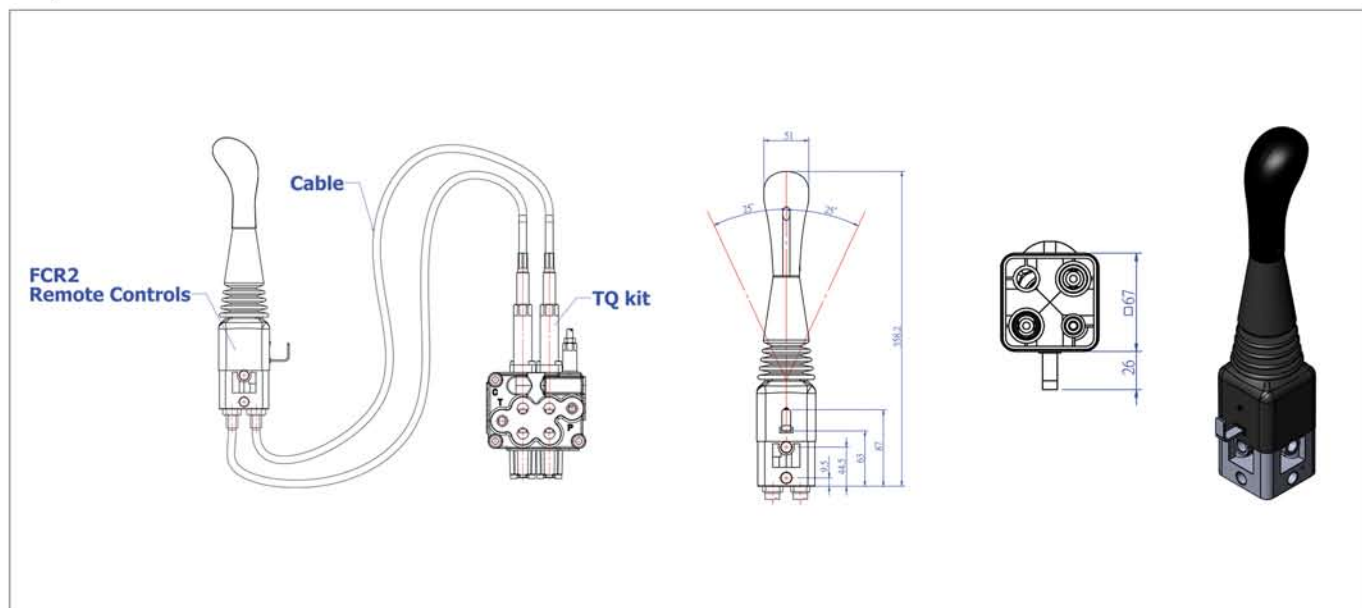

## Dump Valve / Emergency Valve

Part No	Voltage	BSP	* Dump valves normally open
DUMP-G03-12V	12V	3/8	
DUMP-G03-24V	24V	3/8	
DUMP-G04-12V	12V	1/2	
DUMP-G04-24V	24V	1/2	

## Joystick Cable Control

Valve	MB-3/MB-4	MB-5	MSB-5/SN4	SN3
Cable Connection	YLMB45003	YLMB55003	YLWSN44003	YLWSN34004
Length	1500mm	2000 mm	2500 mm	3000 mm
Cable Options	FCRC 1.5	FCRC 2.0	FCRC 2.5	FCRC 3.0