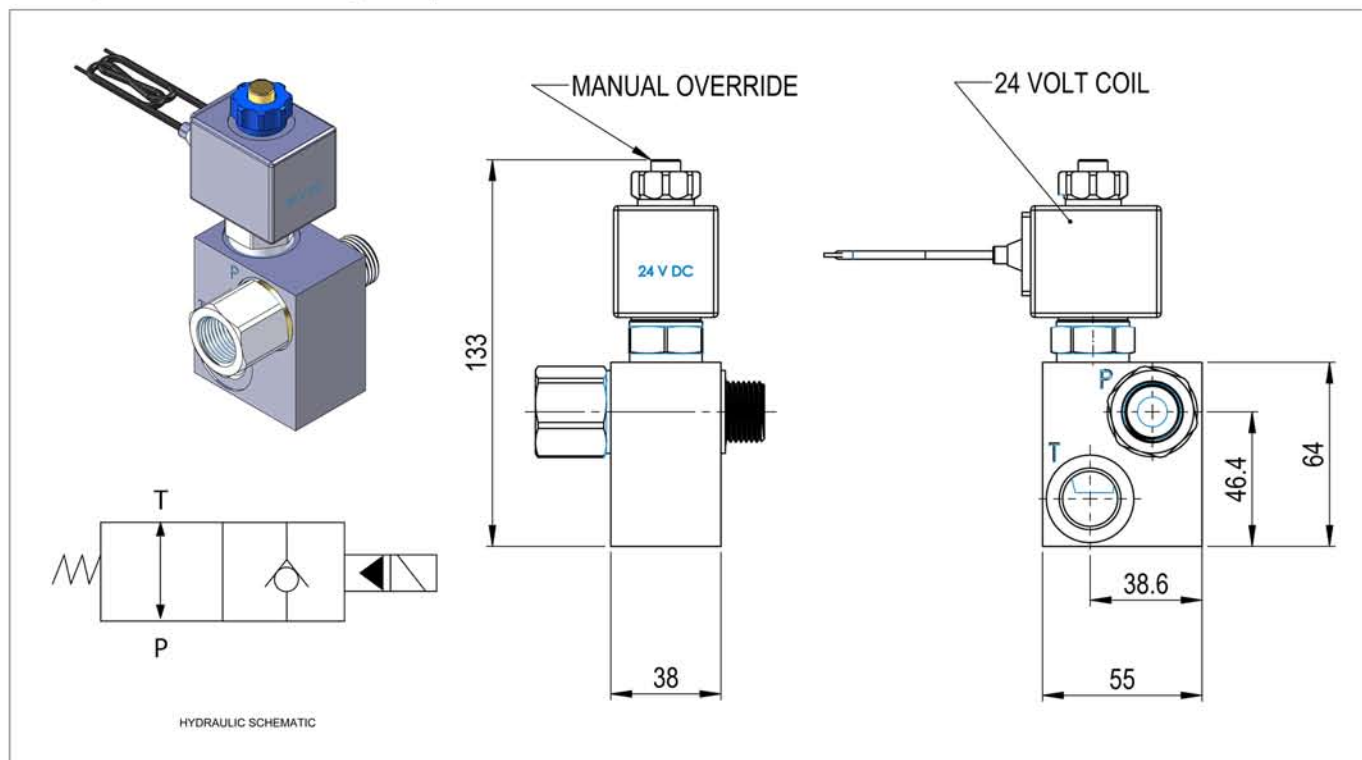

## Dump Valve / Emergency Valve

Part No	Voltage	BSP	* Dump valves normally open
DUMP-G03-12V	12V	3/8	
DUMP-G03-24V	24V	3/8	
DUMP-G04-12V	12V	1/2	
DUMP-G04-24V	24V	1/2	

## Joystick Cable Control

Valve	MB-3/MB-4	MB-5	MSB-5/SN4	SN3
Cable Connection	YLMB45003	YLMB55003	YLWSN44003	YLWSN34004
Length	1500mm	2000 mm	2500 mm	3000 mm
Cable Options	FCRC 1.5	FCRC 2.0	FCRC 2.5	FCRC 3.0